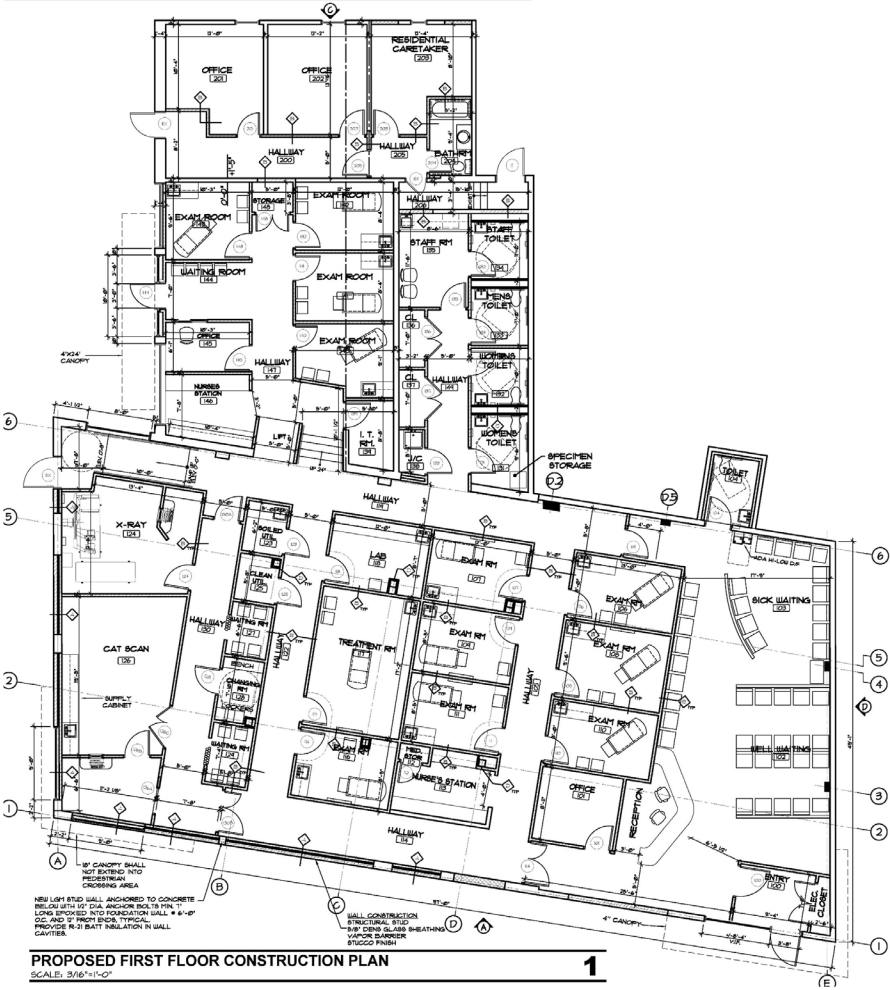

Care 365

114 Route 59 Monsey, NY

DET. □ DROPPED SOFFIT 2
SCALE: N.I.S.