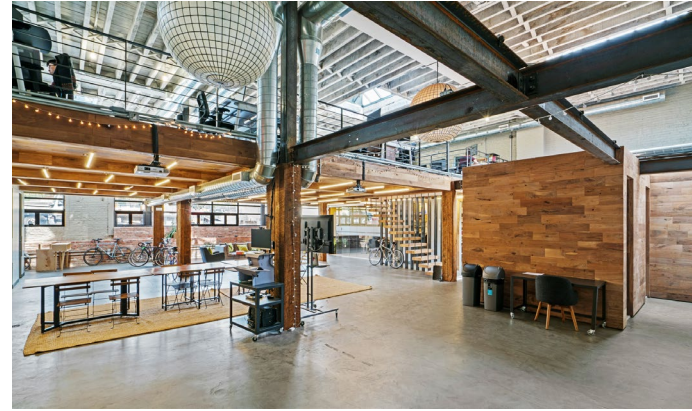

Central Crossing

Spring Valley, NY

Central Crossing is a 5-story Office building with Retail space located on the first floor. The building a total of 63,000 sf and a parking lot large enough for over 100 cars. This sleek looking contemporary building with offsetting windows and vertical LED lighting is located in Spring Valley NY.

Culinary Depot

67 East Route 59 Spring Valley, NY

The Brooklyn Generator

215 Moore St Brooklyn, NY

The trend-setting 'Bushwick Generator' project is a creative hub for urban tech leaders. With 75,000 square feet mixed-use office and retail space geared toward tech, creative and food production tenants, it will be a mega hit for years to come.

The Brooklyn Generator

215 Moore St Brooklyn, NY

New Square Synagogue

New Square, NY

At the time of completion the New Square Synagogue will be the largest Synagogue in America and second largest in the world. The main sanctuary will be over 37,000 square feet with over 4,000 seats and the building as a whole will be over 215,000 square feet.