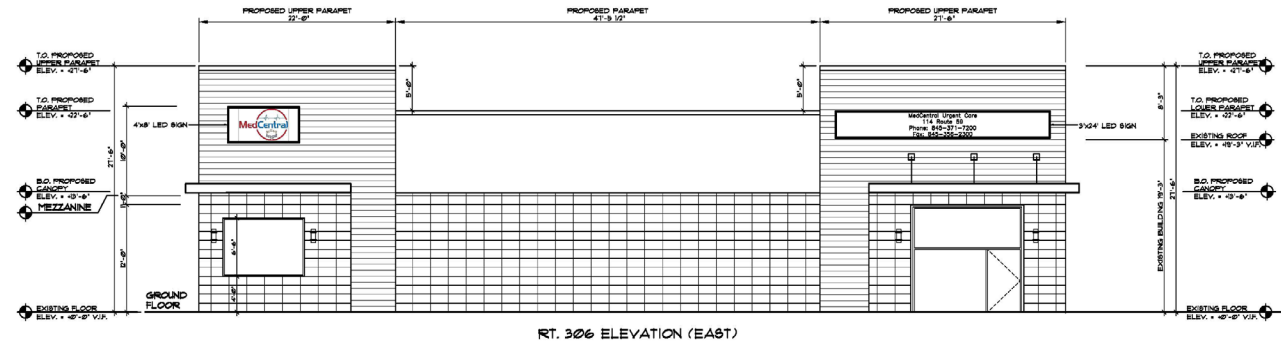

Care 365

114 Route 59 Monsey, NY

Care 365 is a primary care, urgent care, and diagnostic facility located in Monsey, NY. This 1 Story structure with over 7,150 square feet and more than 10 exam & diagnostic rooms.