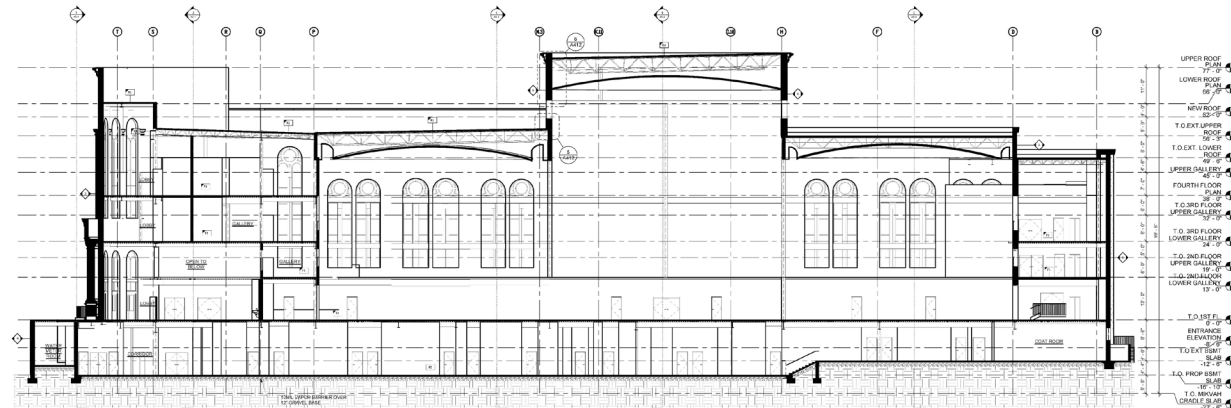

The Brooklyn Generator

215 Moore St Brooklyn, NY

New Square Synagogue

New Square, NY

At the time of completion the New Square Synagogue will be the largest Synagogue in America and second largest in the world. The main sanctuary will be over 37,000 square feet with over 4,000 seats and the building as a whole will be over 215,000 square feet.

New Square Shul

New Square, NY

New Square Shul

New Square, NY

New Square Shul

New Square, NY

Fallsburg Community Mikvah

South Fallsburg, NY