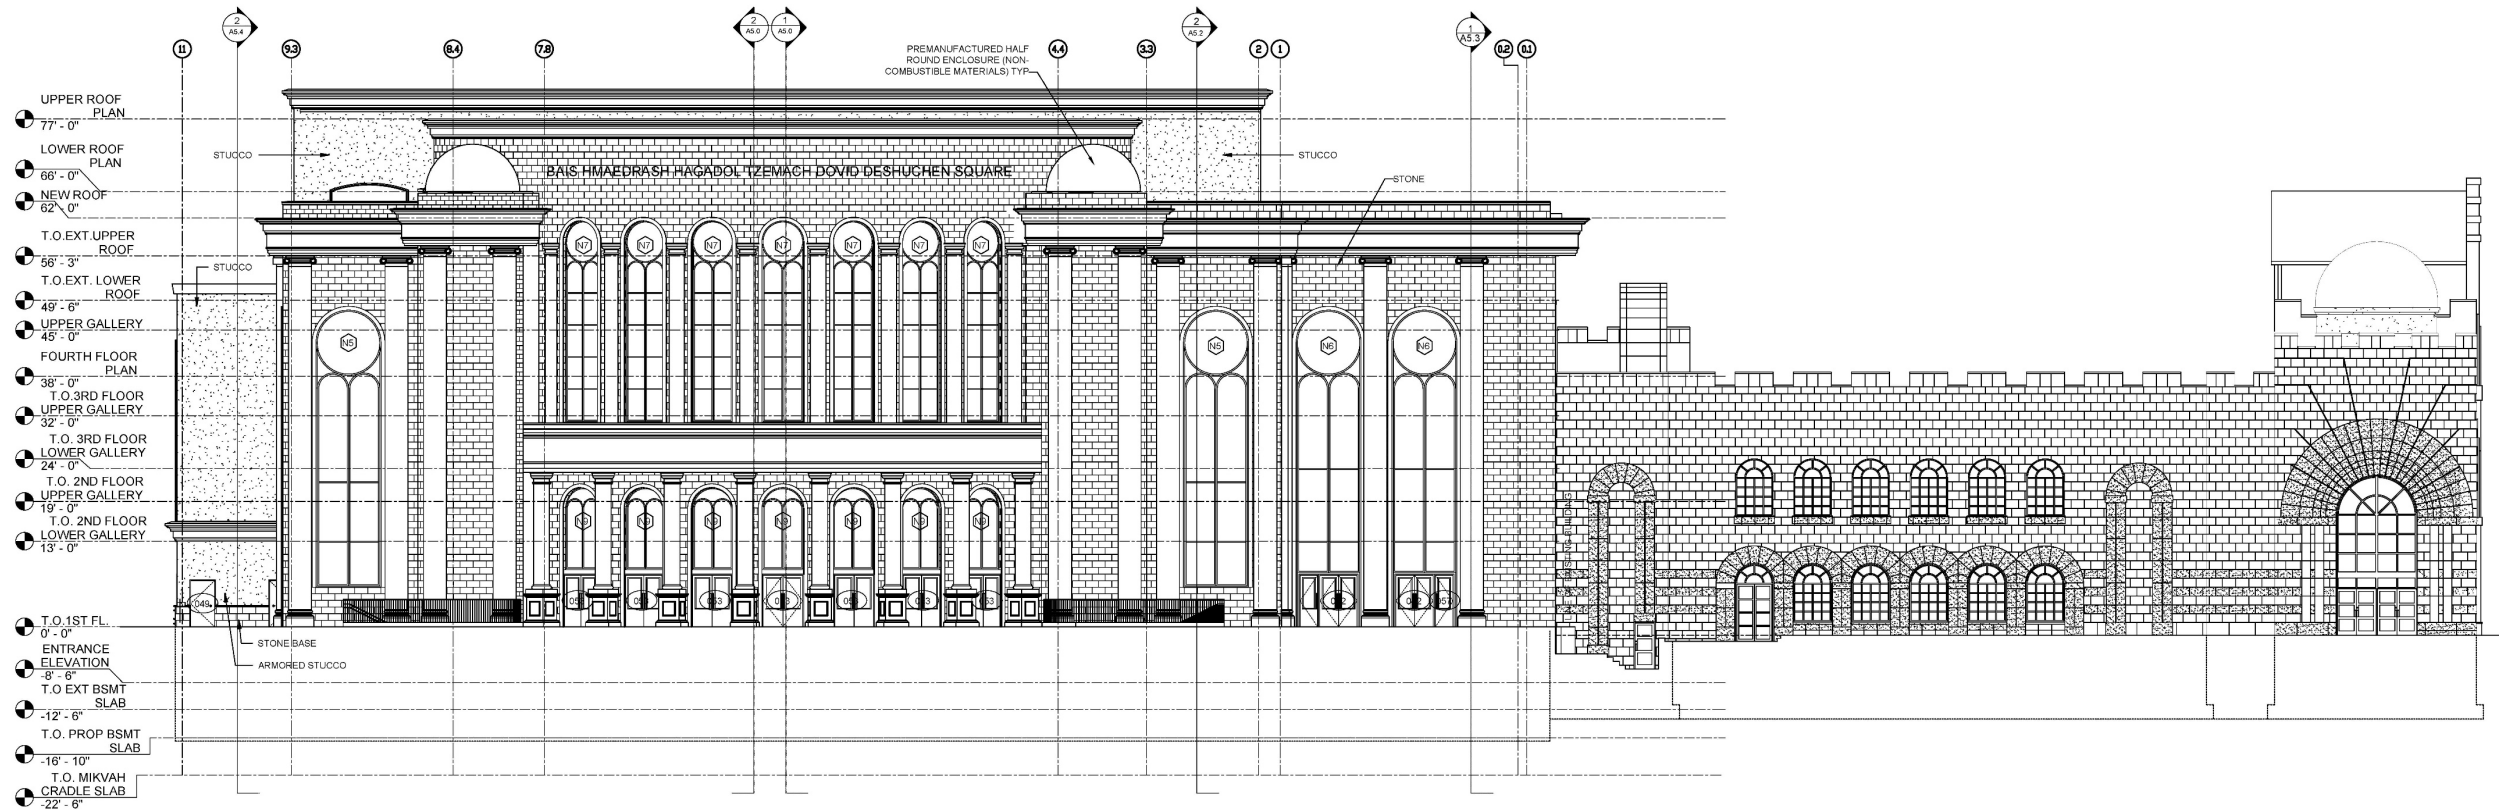

New Square Shul

New Square, NY