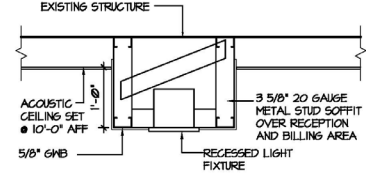

Care 365

114 Route 59 Monsey, NY

DET. □ DROPPED SOFFIT 2
SCALE: N.I.S.