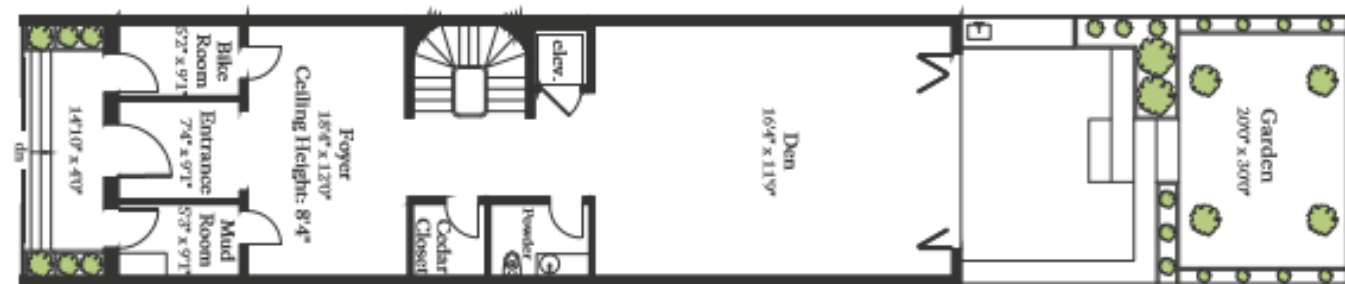

156 East 62nd St

156 East 62nd St Manhattan, NY

The five-story, six-bedroom home has a sleek limestone façade. The entryway leads into a spacious bar and lounge area for entertaining, which in turn opens up to the home's south-facing back garden. The circular main staircase, leads up to the main level.