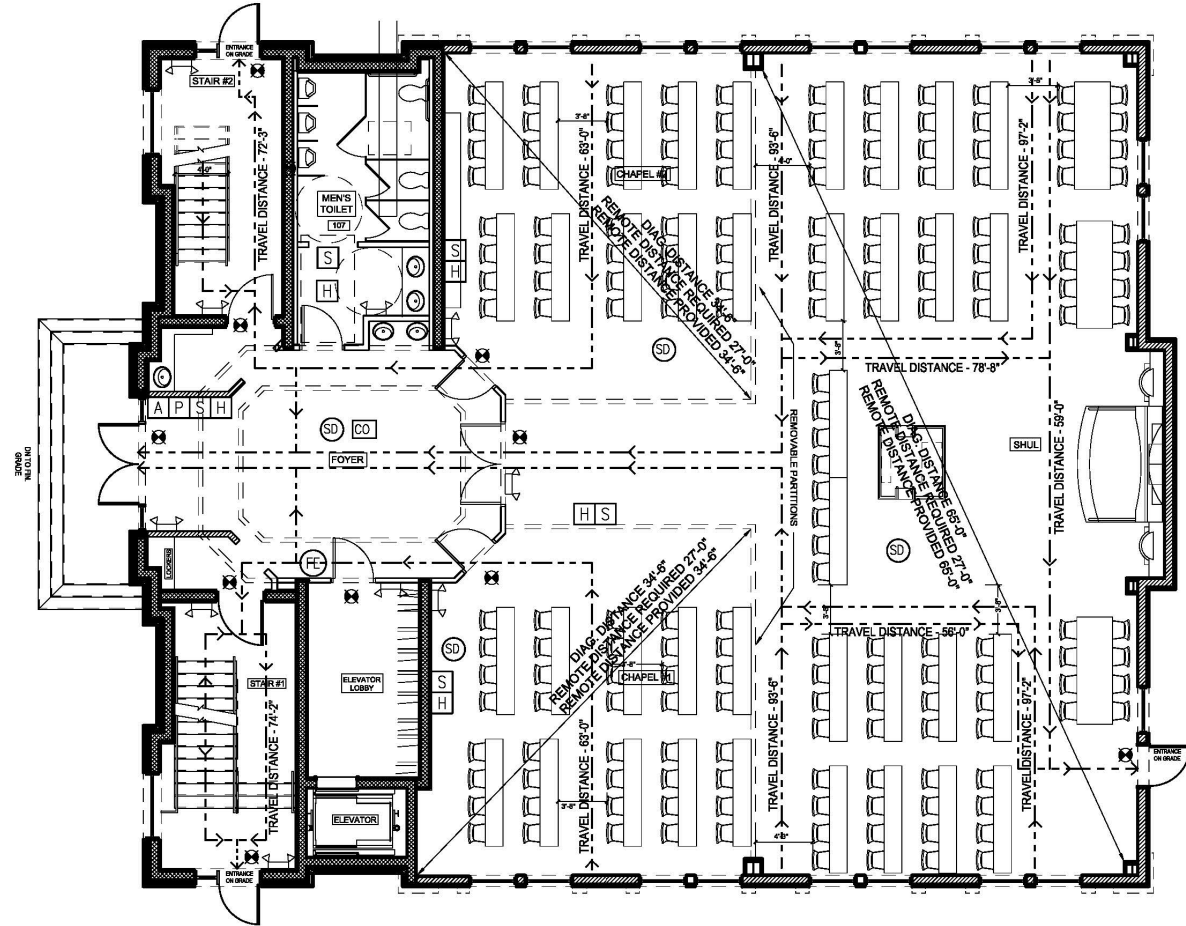

Fallsburg Community Mikvah

South Fallsburg, NY

Fallsburg Community Mikvah

South Fallsburg, NY

Grove Street Synagogue

120 Grove Street Town of Ramapo, NY

Grove Street Synagogue

120 Grove Street Town of Ramapo, NY