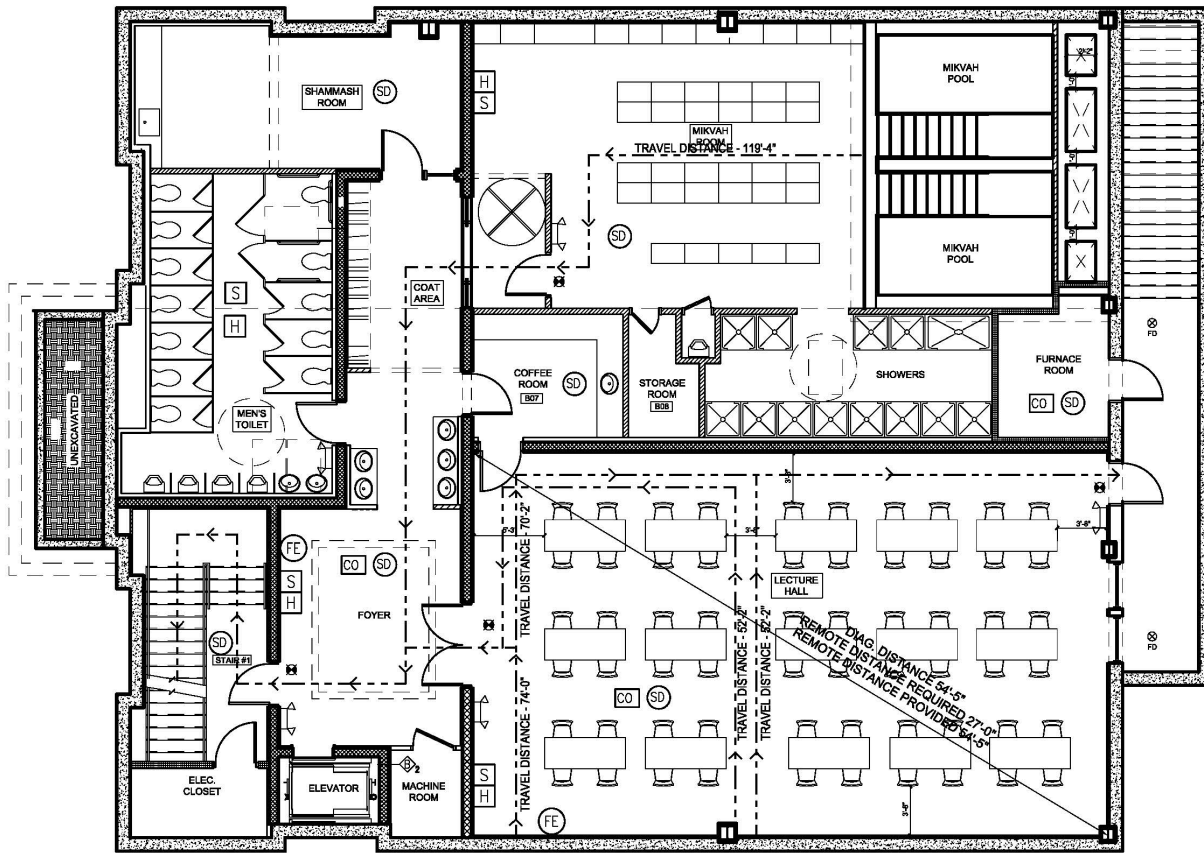

Fallsburg Community Mikvah

South Fallsburg, NY

Fallsburg Community Mikvah

South Fallsburg, NY

Grove Street Synagogue

120 Grove Street Town of Ramapo, NY

Grove Street Synagogue

120 Grove Street Town of Ramapo, NY