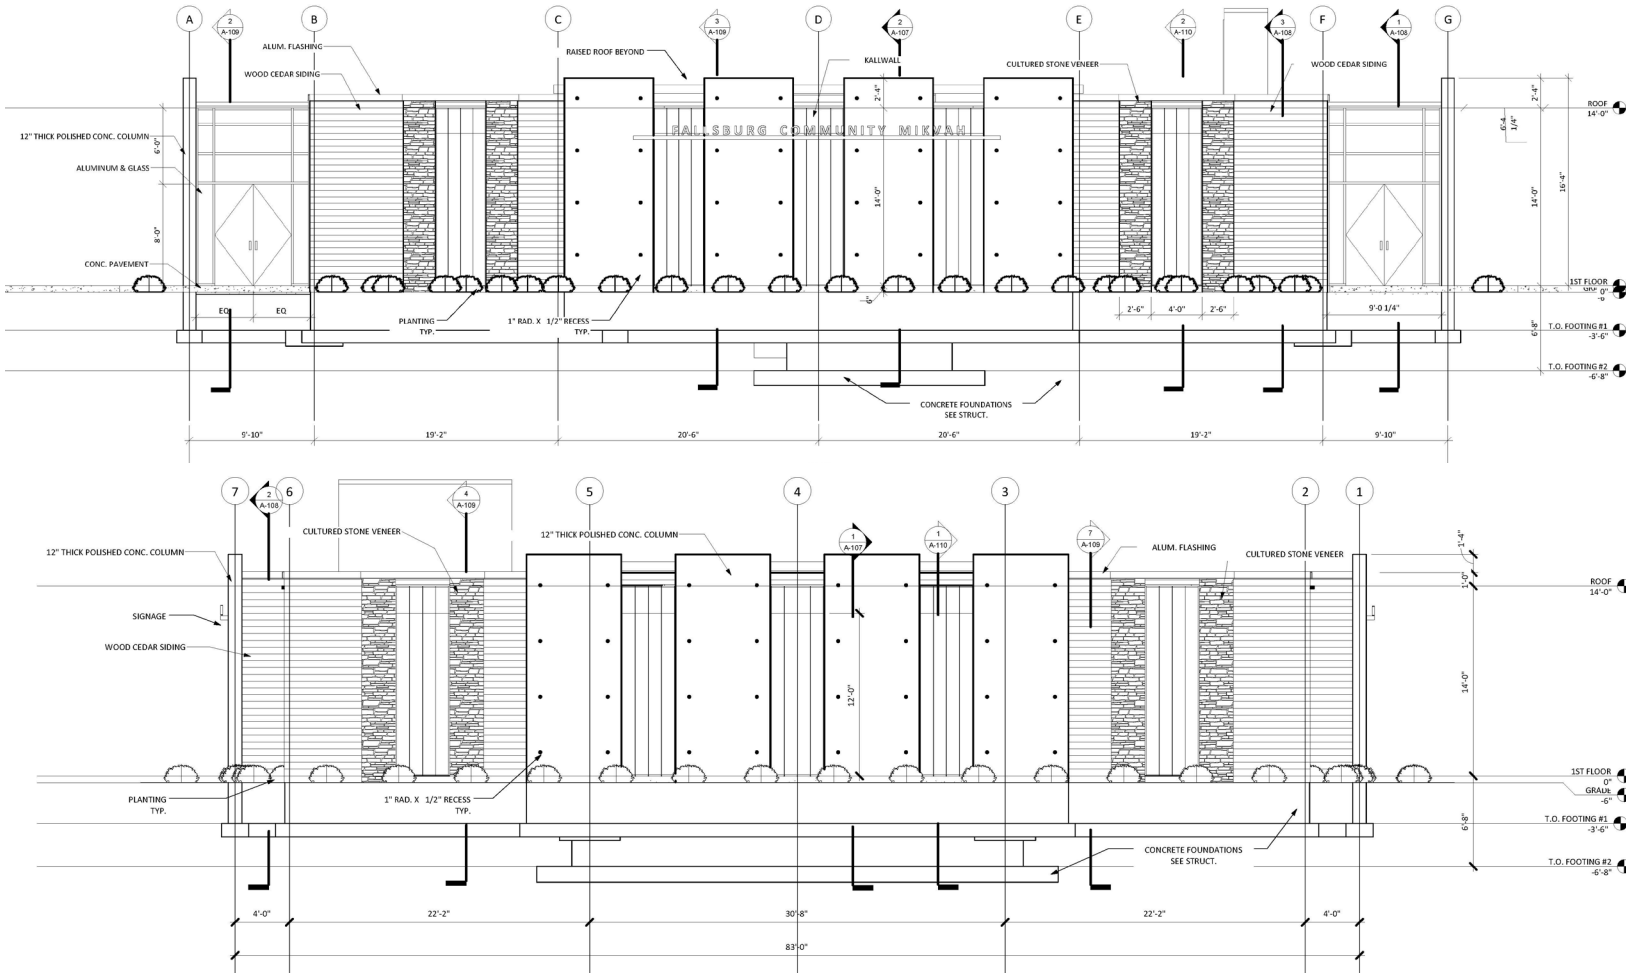

Fallsburg Community Mikvah

South Fallsburg, NY