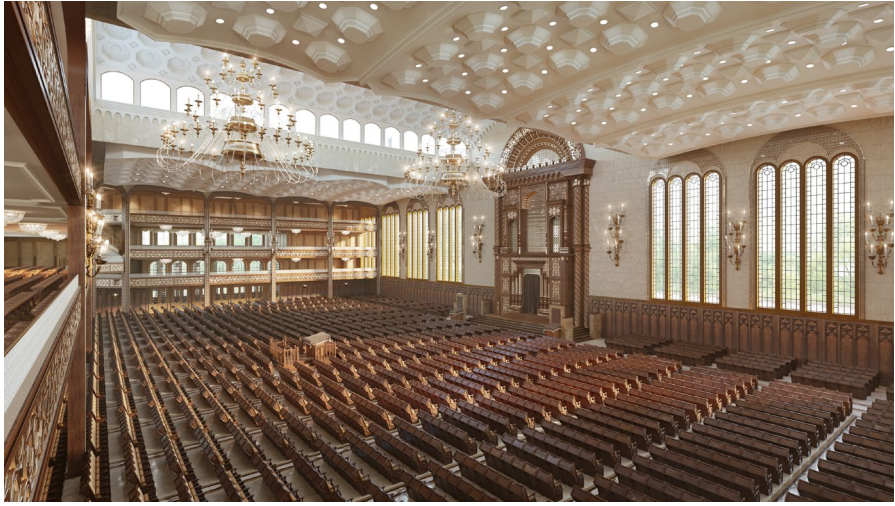

New Square Shul

New Square, NY