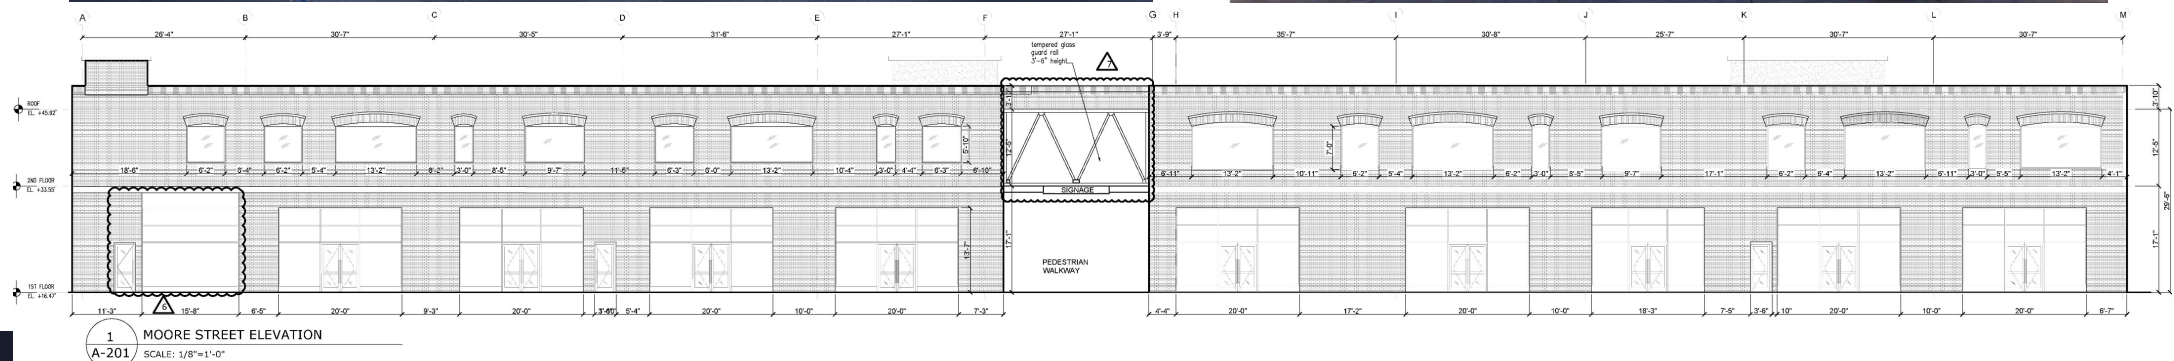

Central Crossing

Spring Valley, NY

Central Crossing is a 5-story Office building with Retail space located on the first floor. The building a total of 63,000 sf and a parking lot large enough for over 100 cars. This sleek looking contemporary building with offsetting windows and vertical LED lighting is located in Spring Valley NY.

The Brooklyn Generator

215 Moore St Brooklyn, NY

New Square Synagogue

New Square, NY

At the time of completion the New Square Synagogue will be the largest Synagogue in America and second largest in the world. The main sanctuary will be over 37,000 square feet with over 4,000 seats and the building as a whole will be over 215,000 square feet.

The five-story, six-bedroom home has a sleek limestone façade. The entryway leads into a spacious bar and lounge area for entertaining, which in turn opens up to the home's south-facing back garden. The circular main staircase, leads up to the main level.