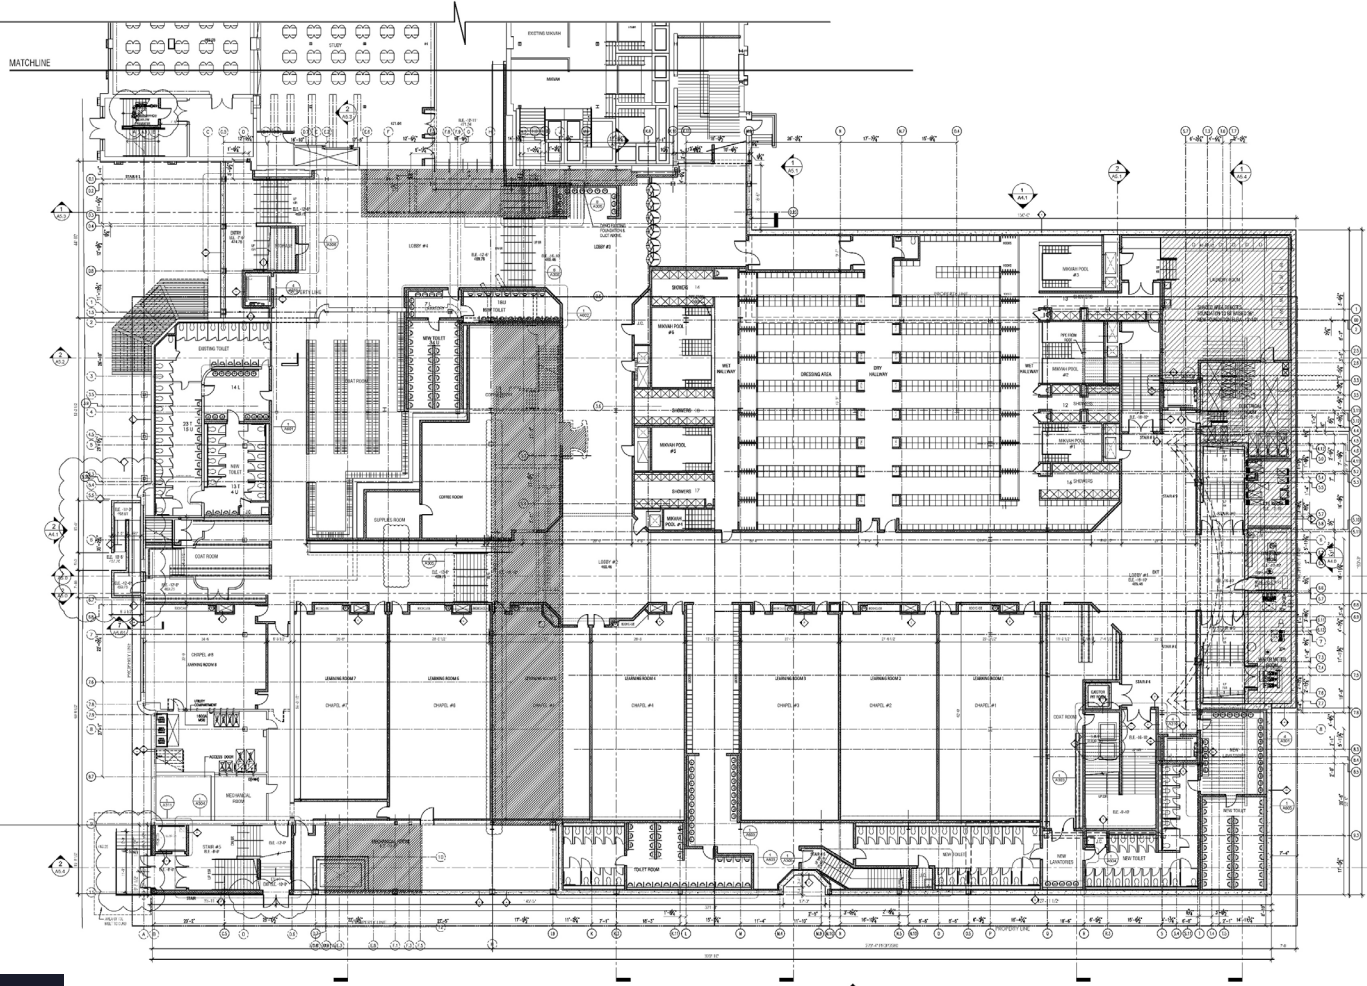

New Square Shul

New Square, NY