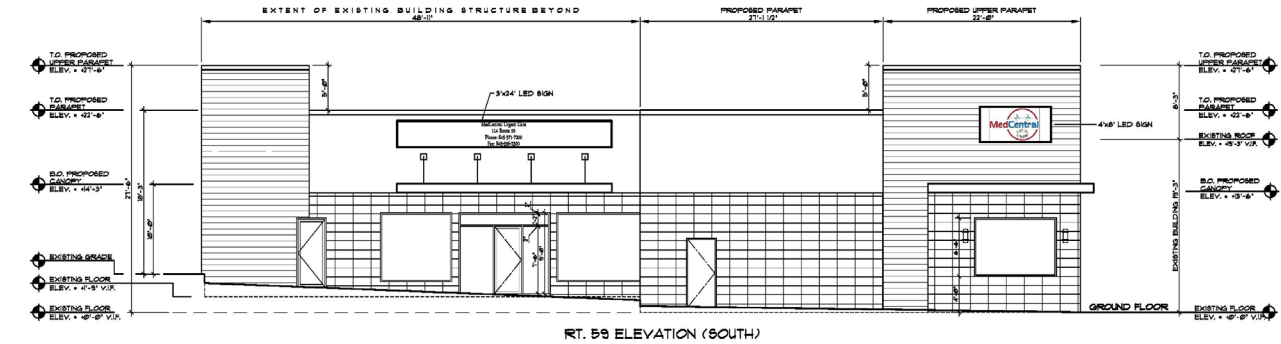

Care 365

114 Route 59 Monsey, NY

Care 365 is a primary care, urgent care, and diagnostic facility located in Monsey, NY. This 1 Story structure with over 7,150 square feet and more than 10 exam & diagnostic rooms.