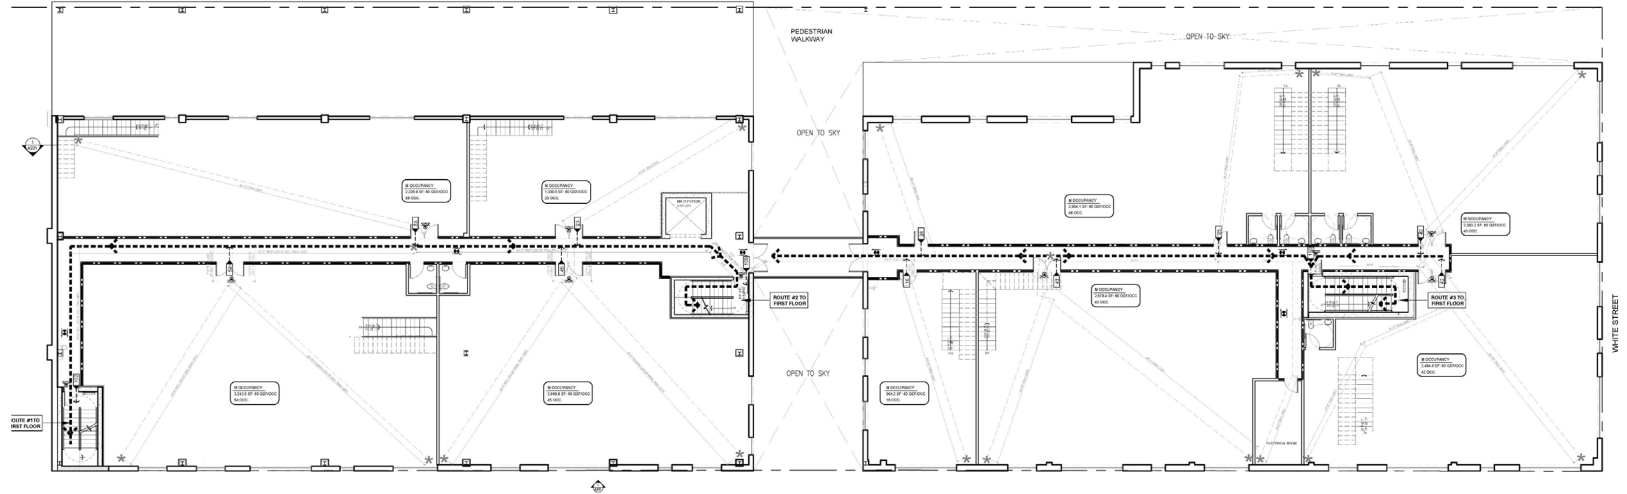

Culinary Depot

67 East Route 59 Spring Valley, NY

The Brooklyn Generator

215 Moore St Brooklyn, NY

The trend-setting 'Bushwick Generator' project is a creative hub for urban tech leaders. With 75,000 square feet mixed-use office and retail space geared toward tech, creative and food production tenants, it will be a mega hit for years to come.

The Brooklyn Generator

215 Moore St Brooklyn, NY

New Square Synagogue

New Square, NY

At the time of completion the New Square Synagogue will be the largest Synagogue in America and second largest in the world. The main sanctuary will be over 37,000 square feet with over 4,000 seats and the building as a whole will be over 215,000 square feet.