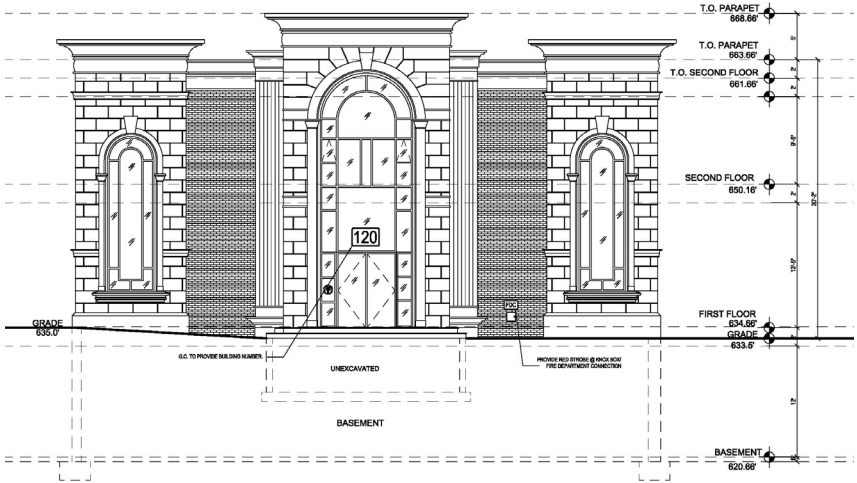

Fallsburg Community Mikvah

South Fallsburg, NY

Fallsburg Community Mikvah

South Fallsburg, NY

Grove Street Synagogue

120 Grove Street Town of Ramapo, NY

Grove Street Synagogue

120 Grove Street Town of Ramapo, NY

The five-story, six-bedroom home has a sleek limestone façade. The entryway leads into a spacious bar and lounge area for entertaining, which in turn opens up to the home's south-facing back garden. The circular main staircase, leads up to the main level.