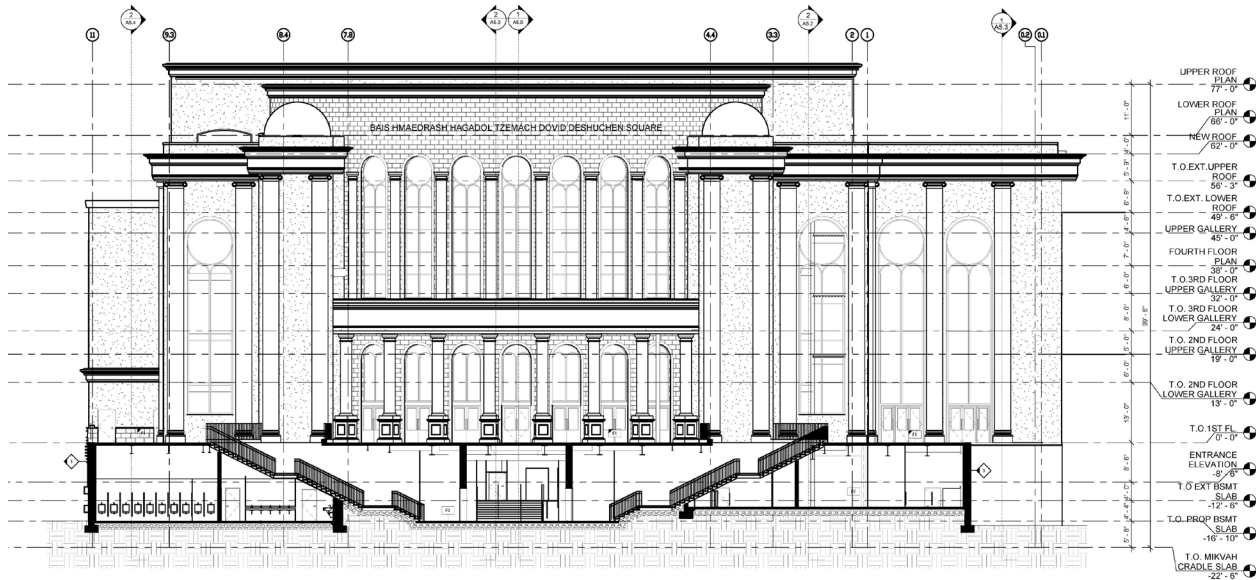

New Square Shul

New Square, NY