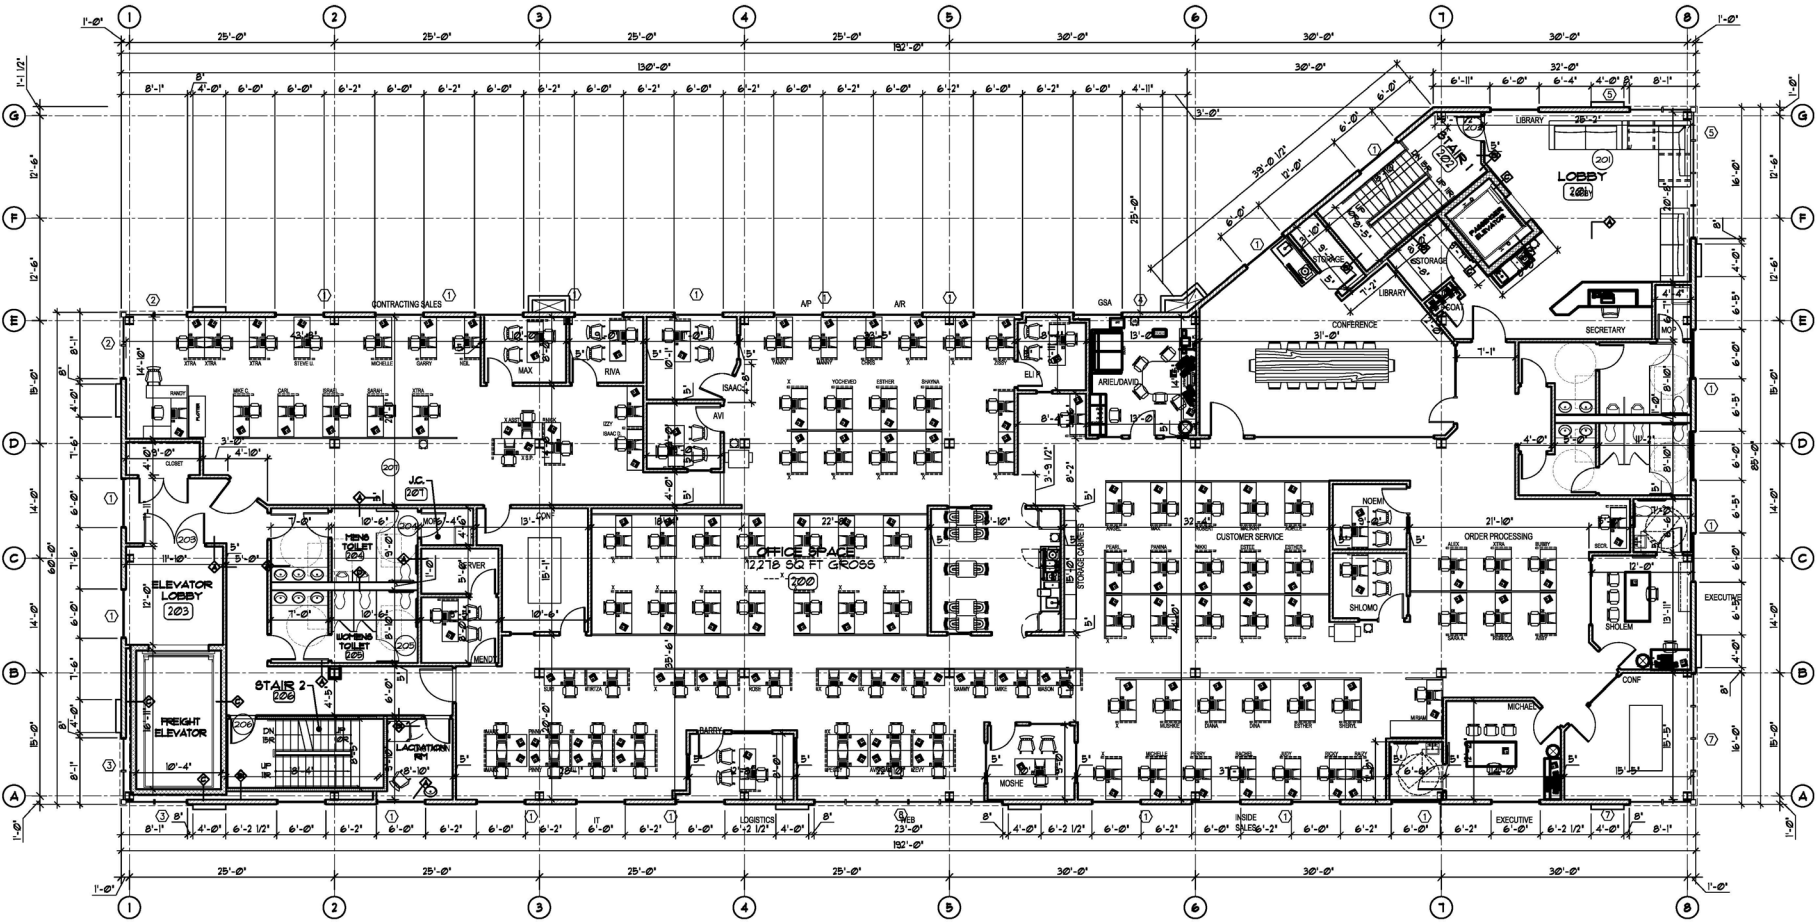

Culinary Depot

67 East Route 59 Spring Valley, NY